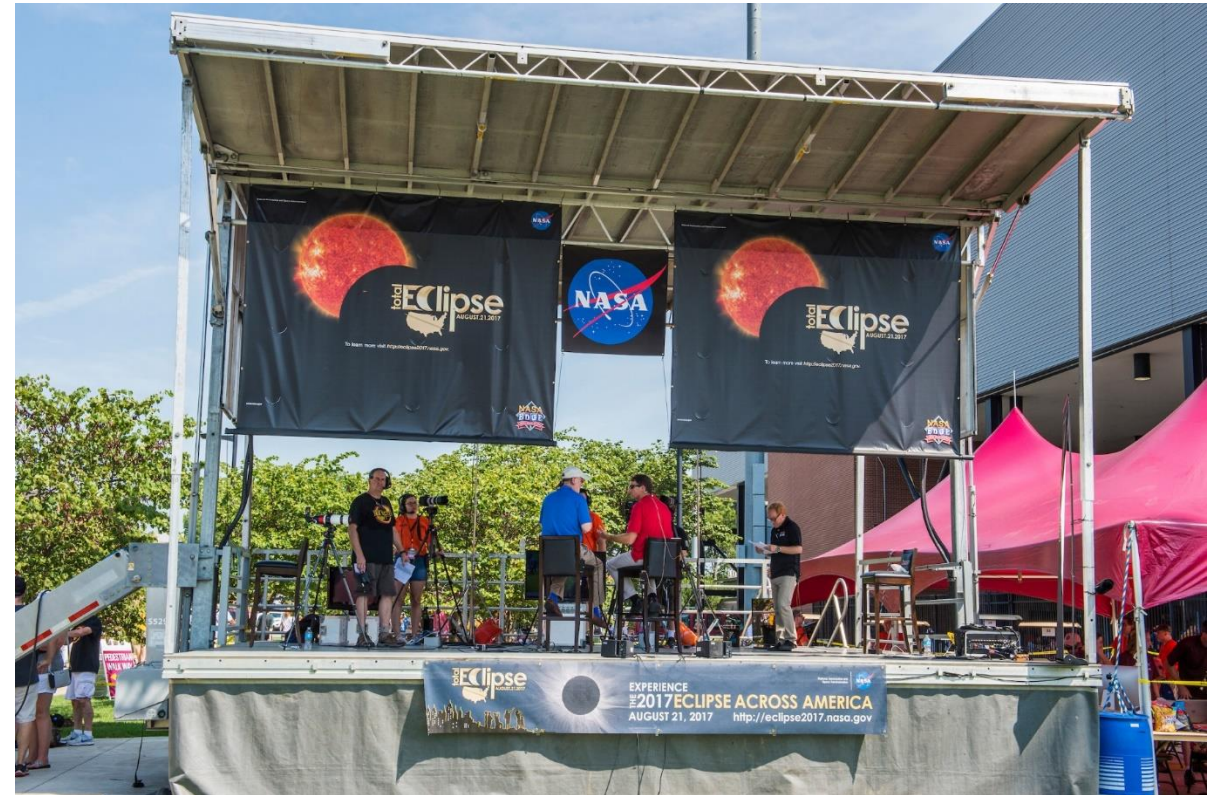

The Eclipse Crossroads of America

Photos and Facts

Southern Illinois University Carbondale

Comic Con

Comic Con snapshot

- Based in the university's Student Center
- 10 a.m. to 5 p.m. Saturday, August 19, and Sunday, August 20
- 2,713 attendees
- 65 vendors
- Southern Illinois Jedi Order, 501st Storm Trooper Legion and R2 Builder interacted with guests
- 22 Gaming competitions
- 12 panel discussions or performances
- 10 informational and activity booths
- 30 art pieces by various artists on display

Panelists and performers for the live broadcast

Crossroads Science and Technology Expo

Science and Technology Expo snapshot

- Based in SIU arena
- 9 a.m. to 5 p.m. Sunday, August 20, and Monday, August 21
- Free event
- Attendance was not tracked, but NASA prepared materials for more than 10,000 people and all were distributed by early eclipse day (it was a very popular venue since it was air conditioned!)
- 39 vendors
- More than 20 experts in science and astronomy provided talks
- 2 inflatable planetariums provided astronomy shows to guests
- WSIU worked with PBS to have Jet Propulsion from the show *Ready, Jet, Go!* onsite to meet fans

Eclipse event stage inside of the stadium and NASA livestream stage outside of the stadium

The stadium is filled just before the eclipse; rooftop was reserved for VIPs, including sponsors and the governor and his family

During the
eclipse

**On-field activities:
engineering student
moonbuggy team,
telescopes, high altitude
research balloon launch –
and Star Wars!**

School groups

Showing the Saluki spirit

Media: CBS news reporter and set, some of the more than 250 on-site media crews, a few of the more than 25 satellite trucks, reporters filing stories