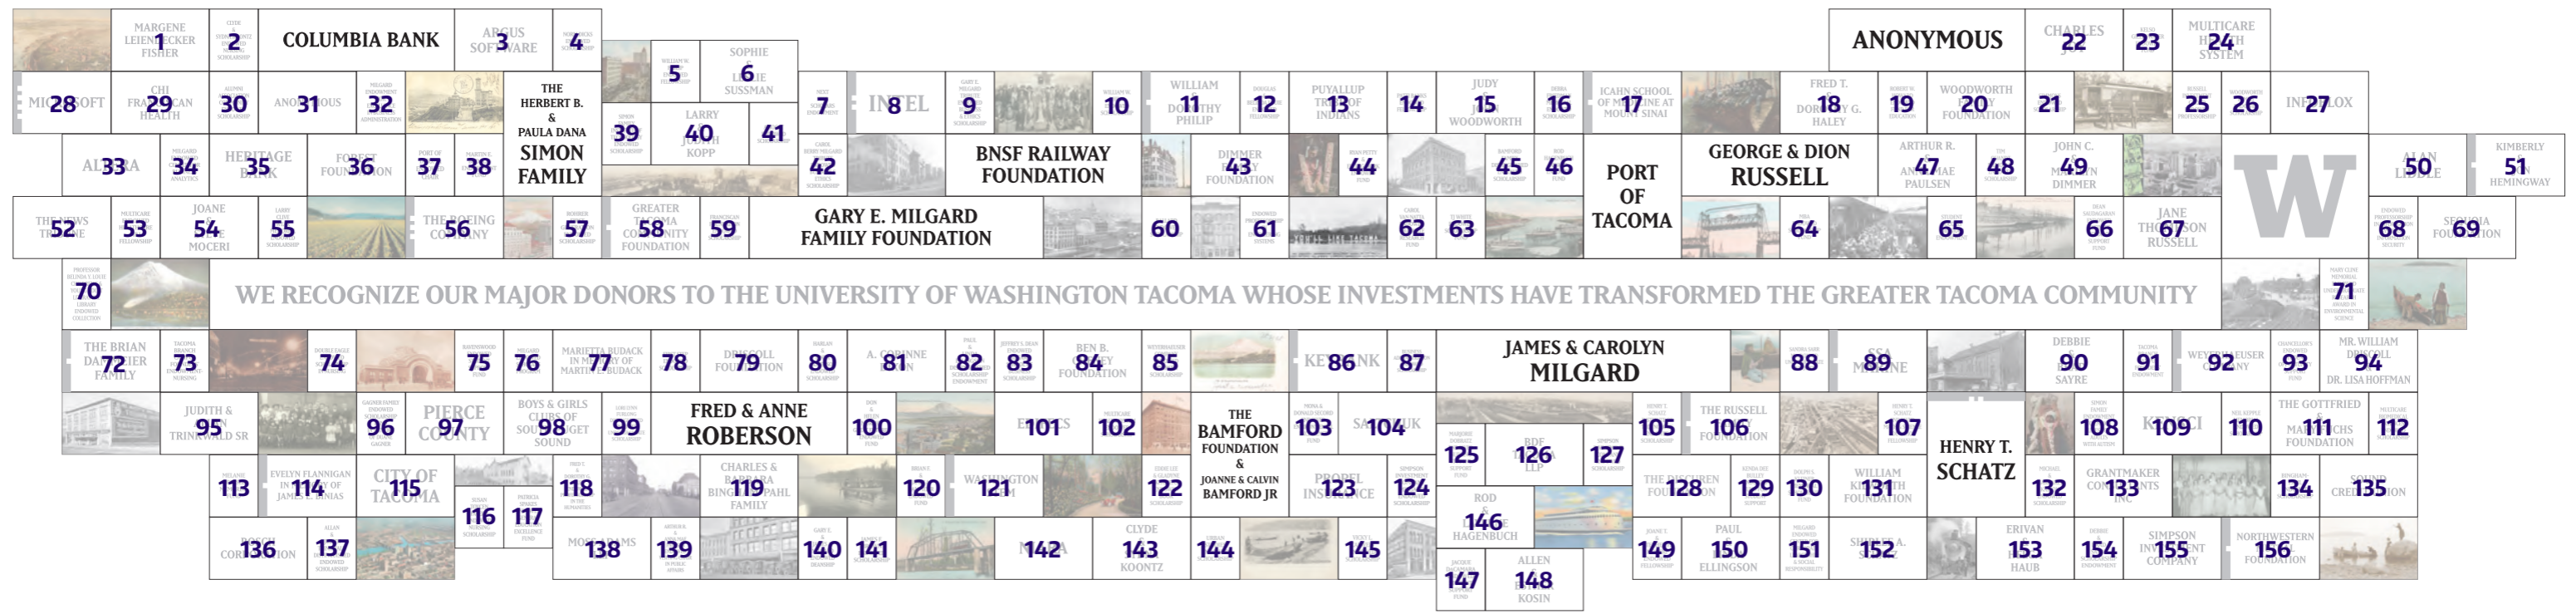

CONCEPT AND DESIGN:  
MEGAN KITAGAWA

WOODWORK:  
COLLIN CULDICE/BLUE SNOW MONTANA

ENGINEERING:  
MORTENSON CONSTRUCTION

HISTORIC IMAGES PROVIDED COURTESY OF  
TACOMA PUBLIC LIBRARY AND THE  
WASHINGTON STATE HISTORICAL SOCIETY.

## W

UNIVERSITY *of* WASHINGTON | TACOMA

1900 COMMERCE STREET, TACOMA, WA 98402

WE RECOGNIZE OUR MAJOR DONORS TO THE UNIVERSITY OF WASHINGTON TACOMA WHOSE INVESTMENTS HAVE TRANSFORMED THE GREATER TACOMA COMMUNITY