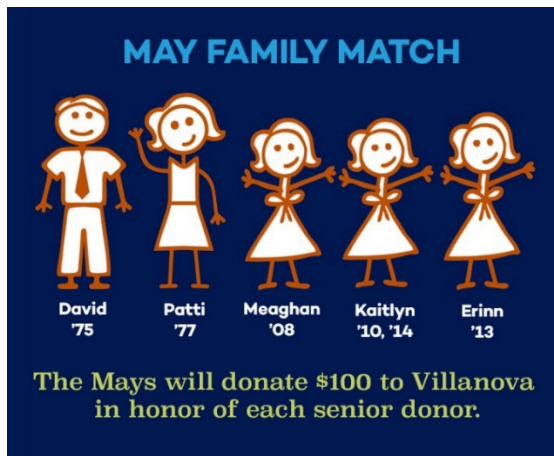

## May Family Match Photos & Infographics

2016 SCG Committee

Father Peter, SCG President, May Family

Every Gift Counts Infographic

May Family Match Infographic

61% Participation Infographic