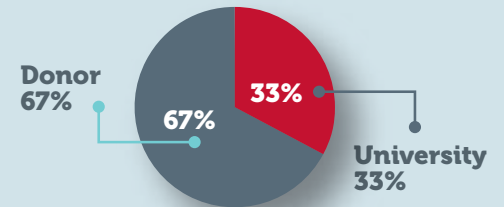

Additional education costs

Total: ~ 131,000 TL

Student from Istanbul without Scholarship

Anatolian Scholarship Program

ANATOLIAN SCHOLARSHIP STUDENTS 2011-2018

2011 | 14 NEW STUDENTS

2012 | 44 NEW STUDENTS

2013 | 60 NEW STUDENTS